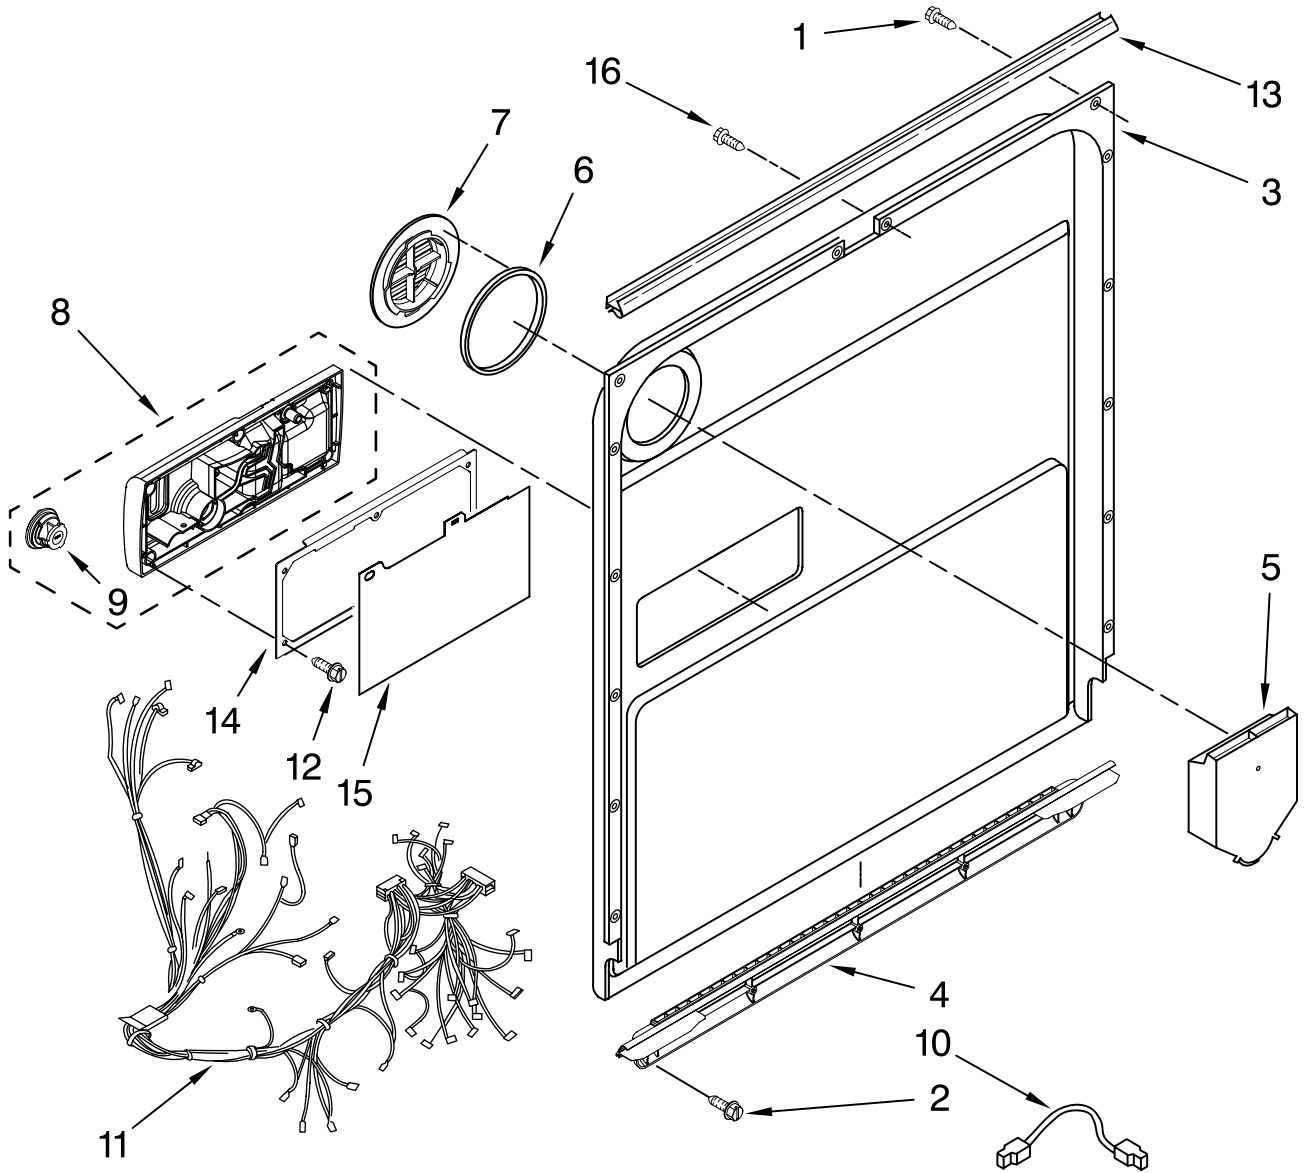

KitchenAid® DOOR AND PANEL PARTS

UNDERCOUNTER
DISHWASHER

For Model: KUDE70CVSS0
(Stainless)

Illus. No.	Part No.	DESCRIPTION
1	W10056407	Literature Parts
	W10194847	Instructions, Installation
	W10208710	Energy Guide
	W10208710	Guide, Use & Care Spanish
	W10208709	Guide, Use & Care English/French
	W10142826	Tech Sheet
	W10158347	Tech Sheet, French
2		Arm, Hinge
	8534854	Left
	8534853	Right
3	8268983	Stiffener, Door
4	W10073520	Insulation, Door
5		Access Panel
	W10194851	Black
6		Panel, Full Front (Includes Items 4, 10, 16, 17, 19 AND 20)
	W10137621	Stainless
7	8534008	Screw
8		Toe Panel (Includes Items 11 & 18)
	8558252	Black
9		Handle Assy (Includes Item 7)
	W10083935	Stainless
10	8564951	Stud, Mounting
11	8268581	Insulation, Toe Panel
12		Screw
	302868	Black
13	304392	Screw
14	W10056420	Bezel
15	3400071	Screw
16		Nameplate
	W10021850	Stainless
17	2004333	Nut
18	8269016	Clip, Grounding
19	W10133538	Plate, Backing
20	W10123421	Screw
21	W10056310	Panel, Access Panel

FOR ORDERING INFORMATION REFER TO PARTS PRICE LIST

CONTROL PANEL PARTS

For Model: KUDE70CVSS0
(Stainless)

Illus. No.	Part No.	DESCRIPTION
------------	----------	-------------

1		Console Assembly (Includes Insert)
	W10056419	Midnight Grey
2	8546546	Clip, Bi-Metal
3	661663	Bi-Metal
4	3369051	Screw
5	W10077360	Latch Assembly
6	W10056352	Control, Electronic
7	W10134019	Switch, Door
8	8531873	Board, Interconnect
9	8531877	Cable-Ribbon

FOR ORDERING INFORMATION REFER TO PARTS PRICE LIST

DOOR AND LATCH PARTS

For Model: KUDE70CVSS0
(Stainless)

Illus. No.	Part No.	DESCRIPTION
1	3369051	Screw, Door
2	8281217	Screw
3	W10056250	Inner Door Mastic Assembly (Also Order Item 6)
4	W10077883	Inlet, Air
5	8572611	Vent Assembly (Also Order Item 6)